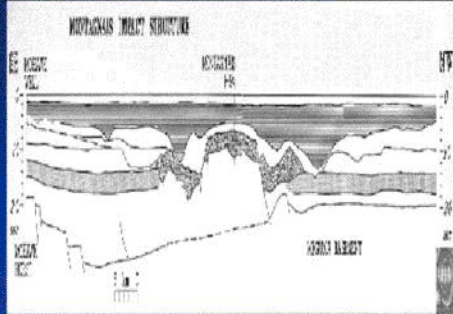

The Comet Shoemaker-Levi multiple impacts on Jupiter (upper left) and the Chesapeake Bay (90km 35my) (right) and Montagnais (45km 51my) craters discovered in the course of oil exploration

1024x1024 Near-Infrared Camera  
University of Hawaii 2.2-meter telescope

Shoemaker-Levi, spectacular evidence of multiple impacts from a single body (thought by some 'experts' to be nearly impossible until it was actually observed!)