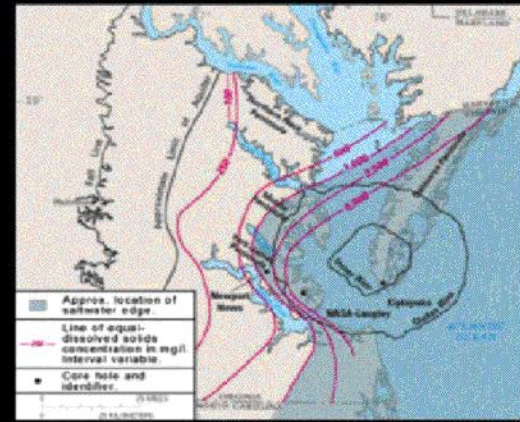

The Comet Shoemaker-Levi multiple impacts on Jupiter (upper left) and the Chesapeake Bay (90km 35my) (right) and Montagnais (45km 51my) craters discovered in the course of oil exploration

1024x1024 Near-Infrared Camera  
University of Hawaii 2.2-meter telescope

Shoemaker-Levi, spectacular evidence of multiple impacts from a single body (thought by some 'experts' to be nearly impossible until it was actually observed!)