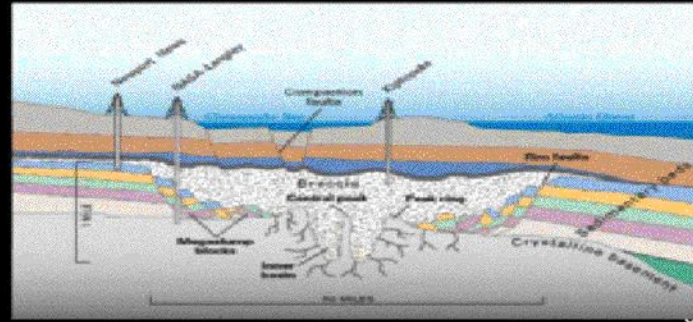

The Comet Shoemaker-Levi multiple impacts on Jupiter (upper left) and the Chesapeake Bay (90km 35my) (right) and Montagnais (45km 51my) craters discovered in the course of oil exploration

1024x1024 Near-Infrared Camera  
University of Hawaii 2.2-meter telescope

Shoemaker-Levi, spectacular evidence of multiple impacts from a single body (thought by some 'experts' to be nearly impossible until it was actually observed!)